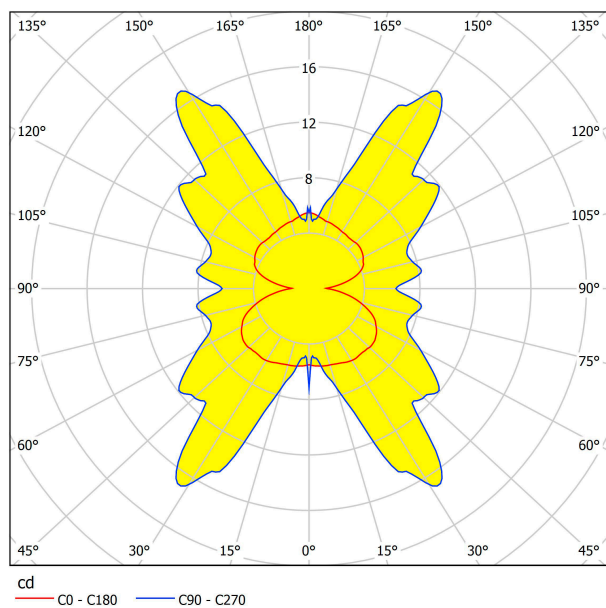

93254 KIBEA

Technical Information

Protection Degree	IP54
Protection Class	1
Mains Voltage	220-230V,50/60Hz
Operation Voltage	220-230V,50/60Hz
Dimmable	No
max. Wattage (1)	2X2,5W

Illuminant 1

Nominal Lifetime (in h)	25000
Switching Cycles	15000
Rated Lamp Power (0,1W precision)	2.7000
Colour Tolerance (LED, SDCM)	<6

Technical changes reserved